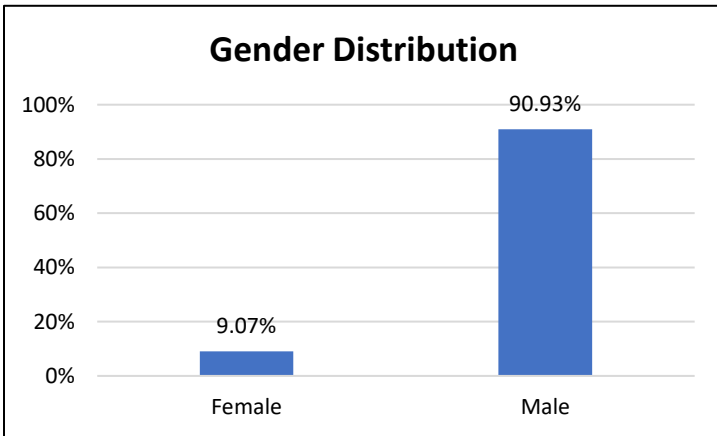

Pretrial Services Weekly Report

Electronic Monitoring Population Demographics 2/9/2024

Curfew Only population:	897
Bischof Law Only population:	690
Cases with Curfew and Bischof Law Supervision*	73

Curfew

Bischof Law

Race Distribution

Race Distribution

Age Distribution

Age Distribution

* 73 individuals are supervised under Curfew and Bischof Law. These individuals are reflected in both the Curfew and Bischof Law graphs