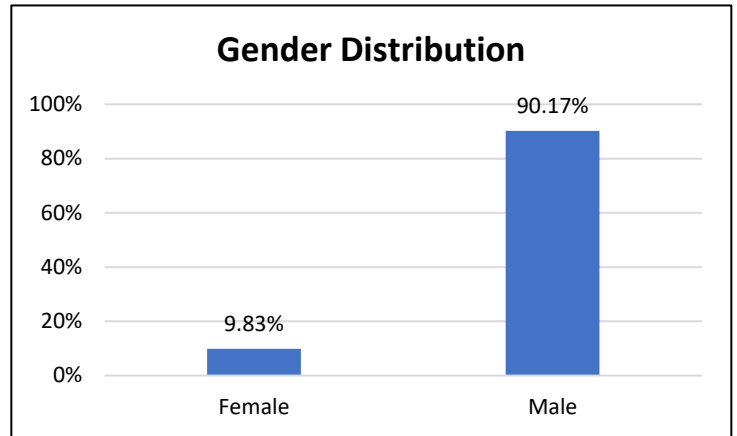

Pretrial Services Weekly Report

Electronic Monitoring Population Demographics 2/9/2024

Curfew Only population:	897
Bischof Law Only population:	690
Cases with Curfew and Bischof Law Supervision*	73

Curfew

Bischof Law

Race Distribution

Race Distribution

Age Distribution

Age Distribution

* 73 individuals are supervised under Curfew and Bischof Law. These individuals are reflected in both the Curfew and Bischof Law graphs