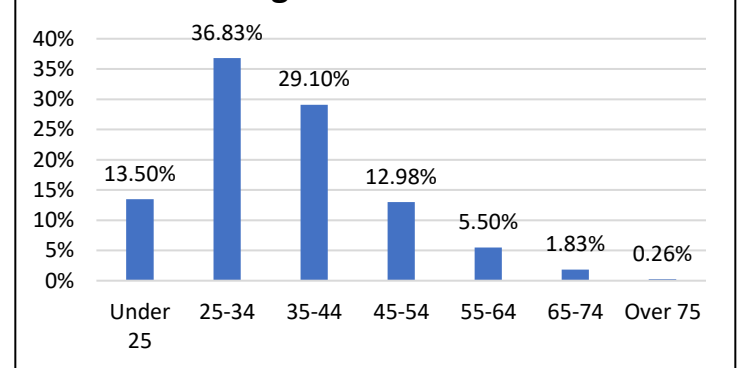

Pretrial Services Weekly Report

Electronic Monitoring Population Demographics 2/9/2024

Curfew Only population:	897
Bischof Law Only population:	690
Cases with Curfew and Bischof Law Supervision*	73

Curfew

Bischof Law

Race Distribution

Race Distribution

Age Distribution

Age Distribution

* 73 individuals are supervised under Curfew and Bischof Law. These individuals are reflected in both the Curfew and Bischof Law graphs