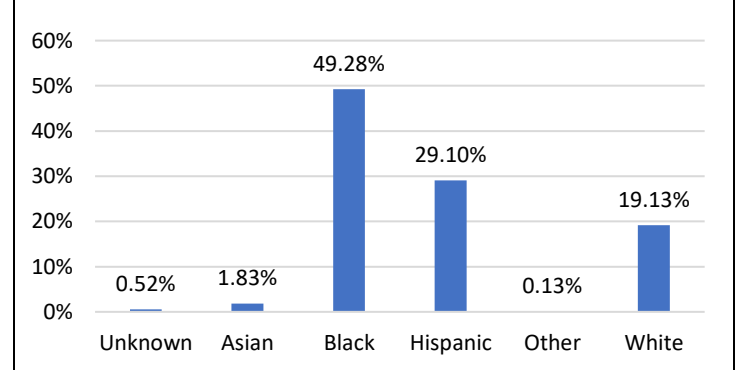

Pretrial Services Weekly Report

Electronic Monitoring Population Demographics 2/9/2024

Curfew Only population:	897
Bischof Law Only population:	690
Cases with Curfew and Bischof Law Supervision*	73

Curfew

Bischof Law

Race Distribution

Race Distribution

Age Distribution

Age Distribution

* 73 individuals are supervised under Curfew and Bischof Law. These individuals are reflected in both the Curfew and Bischof Law graphs