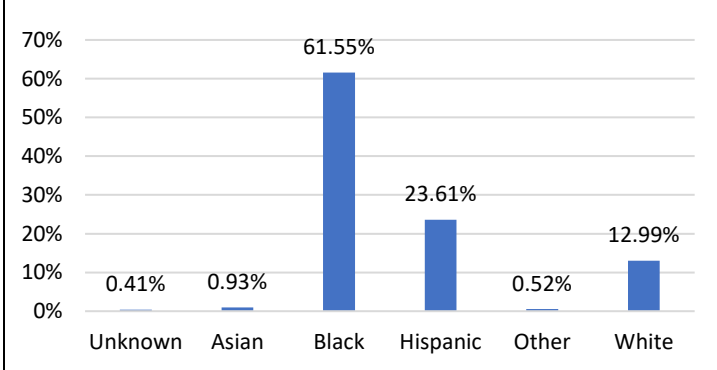

Pretrial Services Weekly Report

Electronic Monitoring Population Demographics 2/9/2024

Curfew Only population:	897
Bischof Law Only population:	690
Cases with Curfew and Bischof Law Supervision*	73

Curfew

Bischof Law

Race Distribution

Race Distribution

Age Distribution

Age Distribution

* 73 individuals are supervised under Curfew and Bischof Law. These individuals are reflected in both the Curfew and Bischof Law graphs