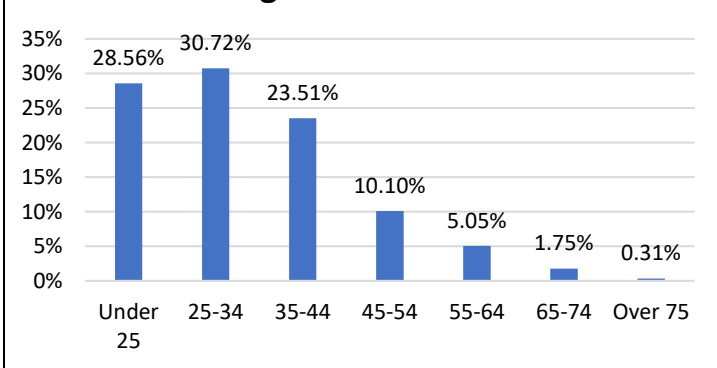

Pretrial Services Weekly Report

Electronic Monitoring Population Demographics 2/9/2024

Curfew Only population:	897
Bischof Law Only population:	690
Cases with Curfew and Bischof Law Supervision*	73

Curfew

Bischof Law

Race Distribution

Race Distribution

Age Distribution

Age Distribution

* 73 individuals are supervised under Curfew and Bischof Law. These individuals are reflected in both the Curfew and Bischof Law graphs